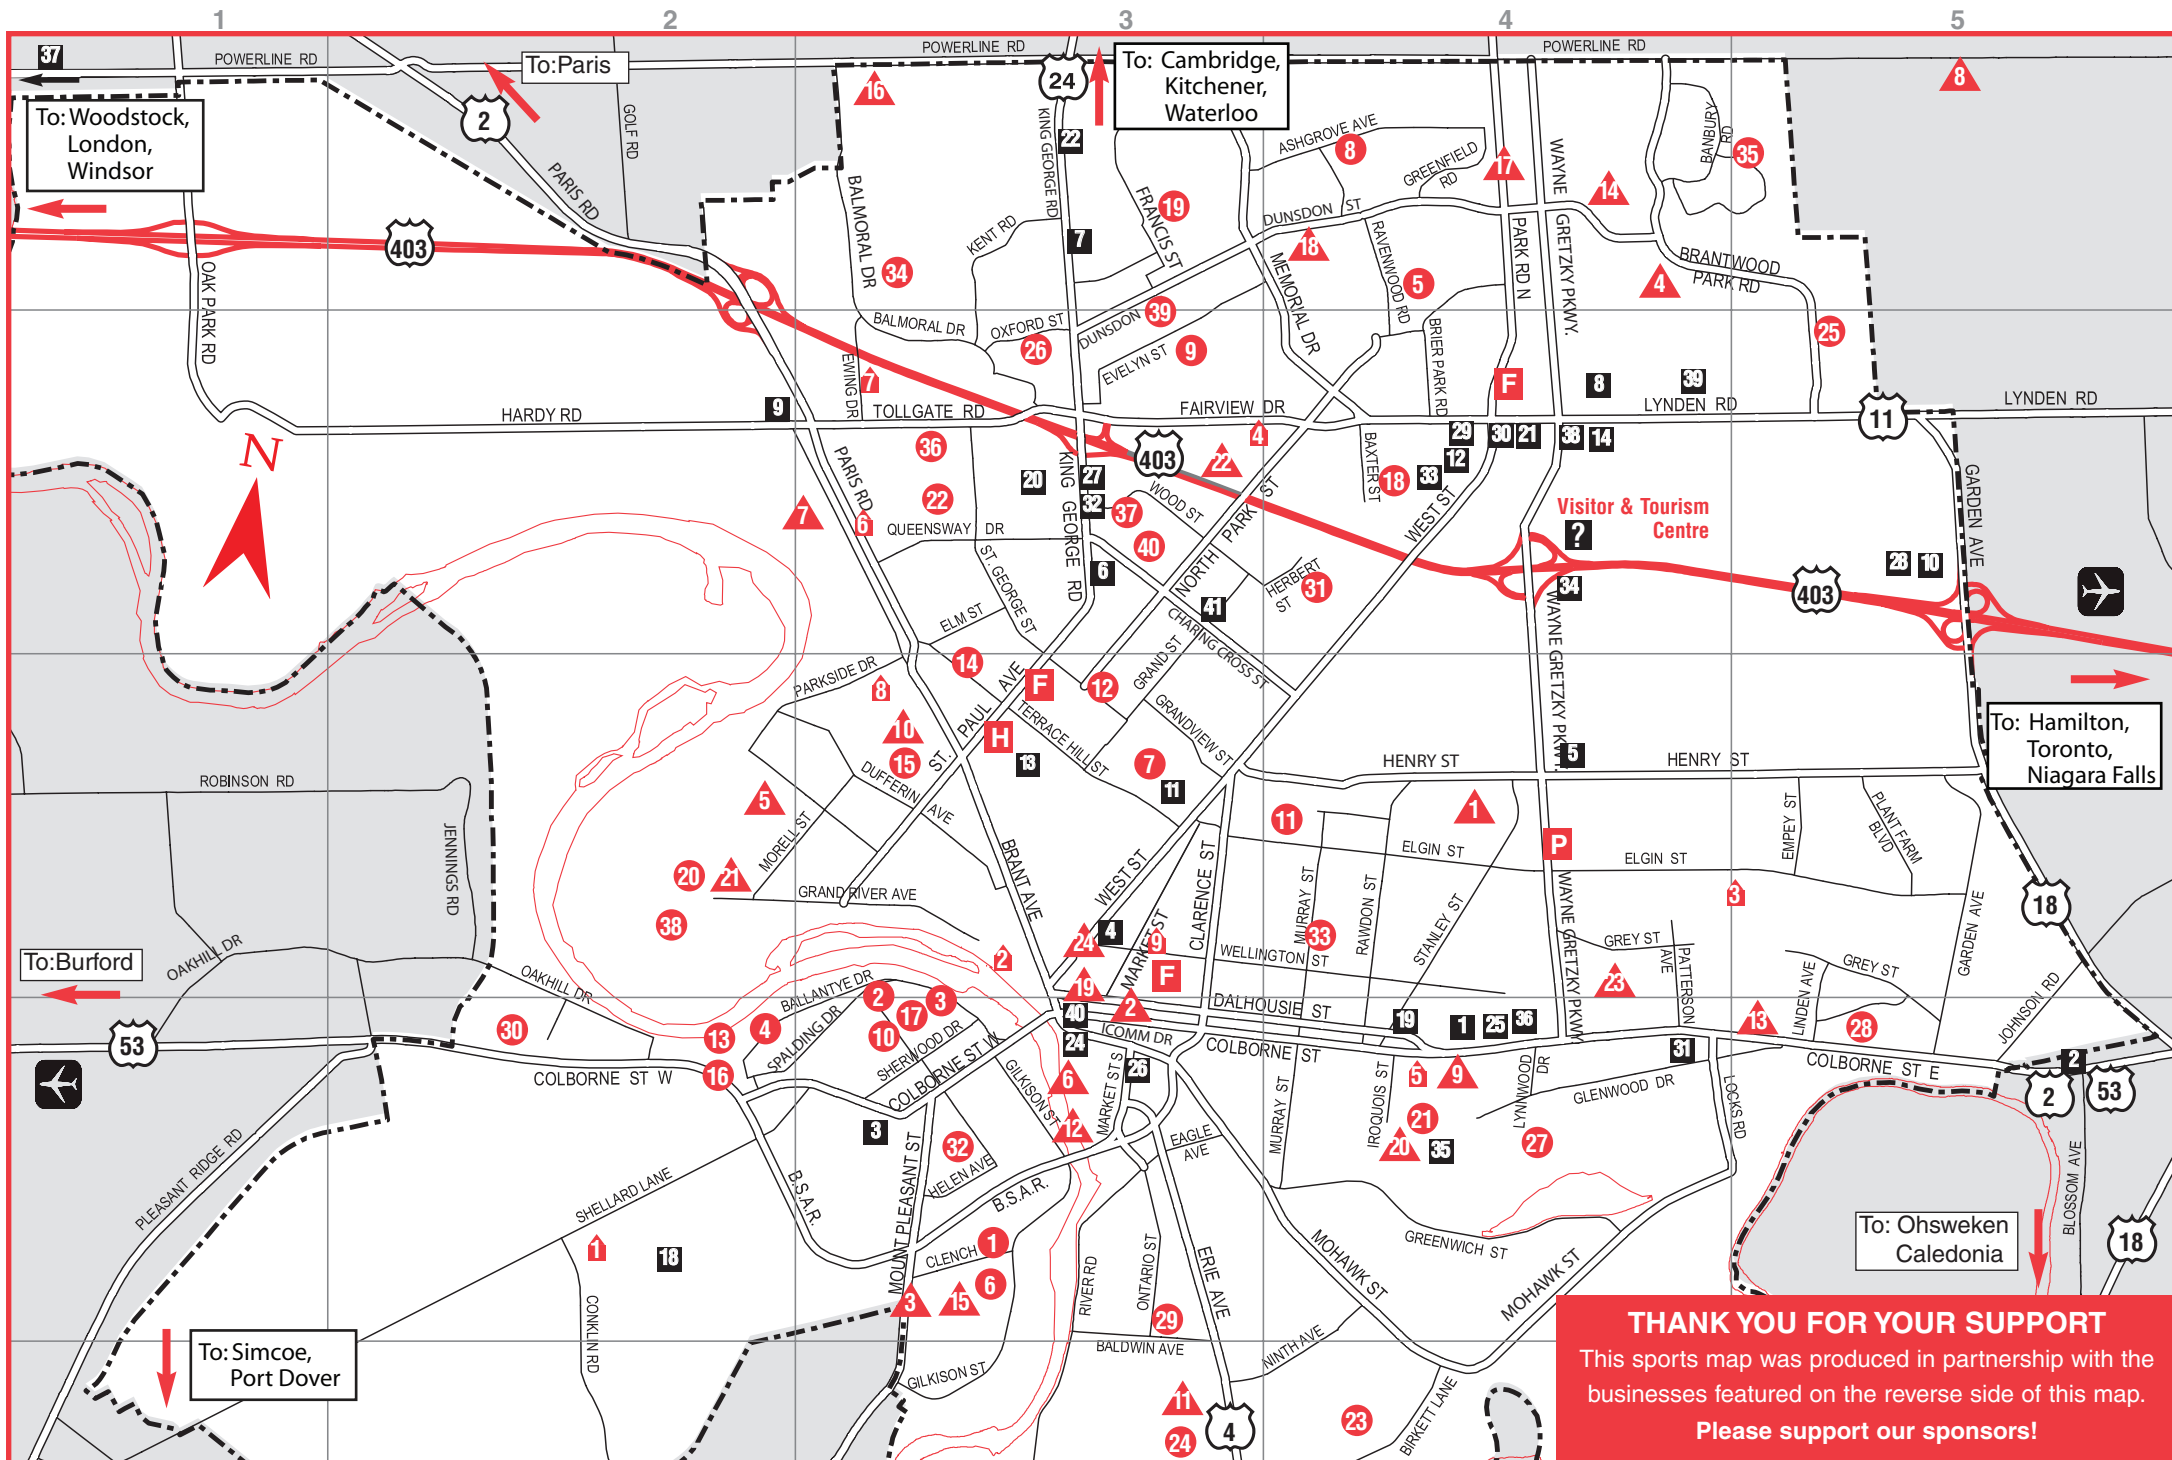

EMERGENCY LOCATIONS

- H Brantford General Hospital
- P Brantford Police Station
- F Brantford Fire Stations

THANK YOU FOR YOUR SUPPORT

This sports map was produced in partnership with the businesses featured on the reverse side of this map.

Please support our sponsors!

For information call or visit
(800) 265-6299 or (519) 751-9900
399 Wayne Gretzky Parkway, Brantford ON
Visit our website: www.brantford.ca/tourism

For information call or visit:
(519) 756-1500 or (519) 759-5975 Fax
1 Sherwood Drive, Brantford ON
www.brantford.ca/parksrecreation